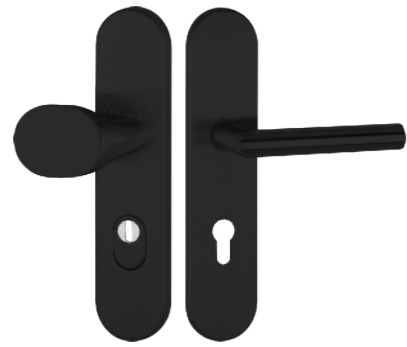

**Sabrina Lanschild
Schutzgarnitur**

OF 74 Black Nero