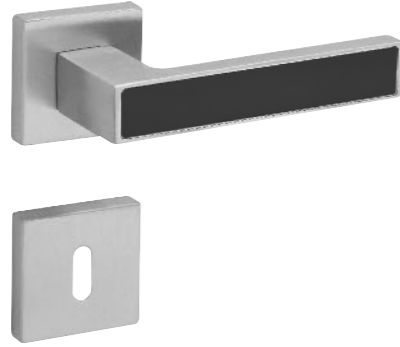

Xenia Quadro

OF 20S Schwarz